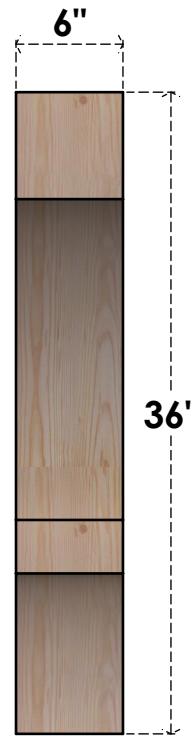

BRC06X36X36BOA00RDF

6"W X 36"D X 36"H BALBOA ROUGH SAWN BRACE, DOUGLAS FIR

SIDE

FRONT

EKENA MILLWORK
2300 WEST MAIN ST.
CLARKSVILLE, TX 75426
TOLL FREE: 866-607-0453
WWW.EKENAMILLWORK.COM

NOTES

1. INSTALLATION TO BE COMPLETED IN ACCORDANCE WITH MANUFACTURER'S SPECIFICATIONS.
2. DRAWING MAY NOT BE TO SCALE
3. THIS DRAWING IS INTENDED FOR DESIGN AND PLANNING PURPOSES ONLY.
4. ALL INFORMATION CONTAINED HEREIN WAS CURRENT AT THE TIME OF DEVELOPMENT BUT MUST BE REVIEWED AND APPROVED BY THE PRODUCT MANUFACTURER TO BE CONSIDERED ACCURATE.
5. PRODUCTS ARE NOT KILN DRIED. THIS ITEM IS UNIQUE AND WILL CONTAIN THE NATURAL VARIATIONS THAT THE WOOD SPECIES OFFERS. THIS MAY RESULT IN VARIATIONS UP TO 1/4"