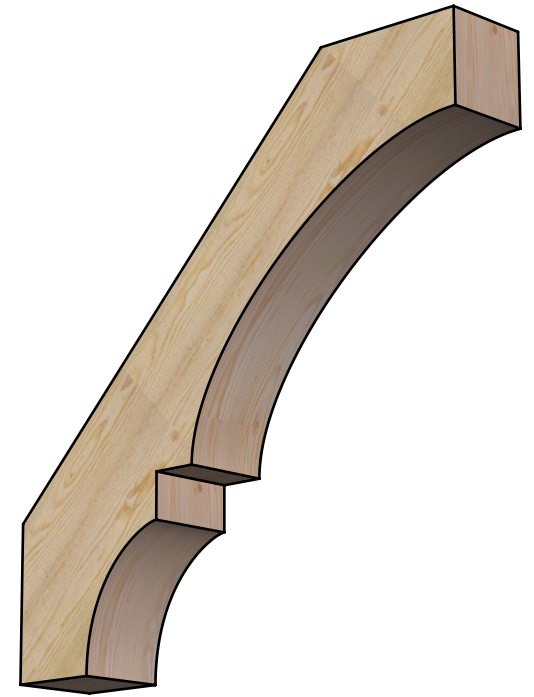

BRC06X36X36BOA00RDF

6"W X 36"D X 36"H BALBOA ROUGH SAWN BRACE, DOUGLAS FIR

SIDE

FRONT

EKENA MILLWORK
2300 WEST MAIN ST.
CLARKSVILLE, TX 75426
TOLL FREE: 866-607-0453
WWW.EKENAMILLWORK.COM

NOTES

1. INSTALLATION TO BE COMPLETED IN ACCORDANCE WITH MANUFACTURER'S SPECIFICATIONS.
2. DRAWING MAY NOT BE TO SCALE
3. THIS DRAWING IS INTENDED FOR DESIGN AND PLANNING PURPOSES ONLY.
4. ALL INFORMATION CONTAINED HEREIN WAS CURRENT AT THE TIME OF DEVELOPMENT BUT MUST BE REVIEWED AND APPROVED BY THE PRODUCT MANUFACTURER TO BE CONSIDERED ACCURATE.
5. PRODUCTS ARE NOT KILN DRIED. THIS ITEM IS UNIQUE AND WILL CONTAIN THE NATURAL VARIATIONS THAT THE WOOD SPECIES OFFERS. THIS MAY RESULT IN VARIATIONS UP TO 1/4"