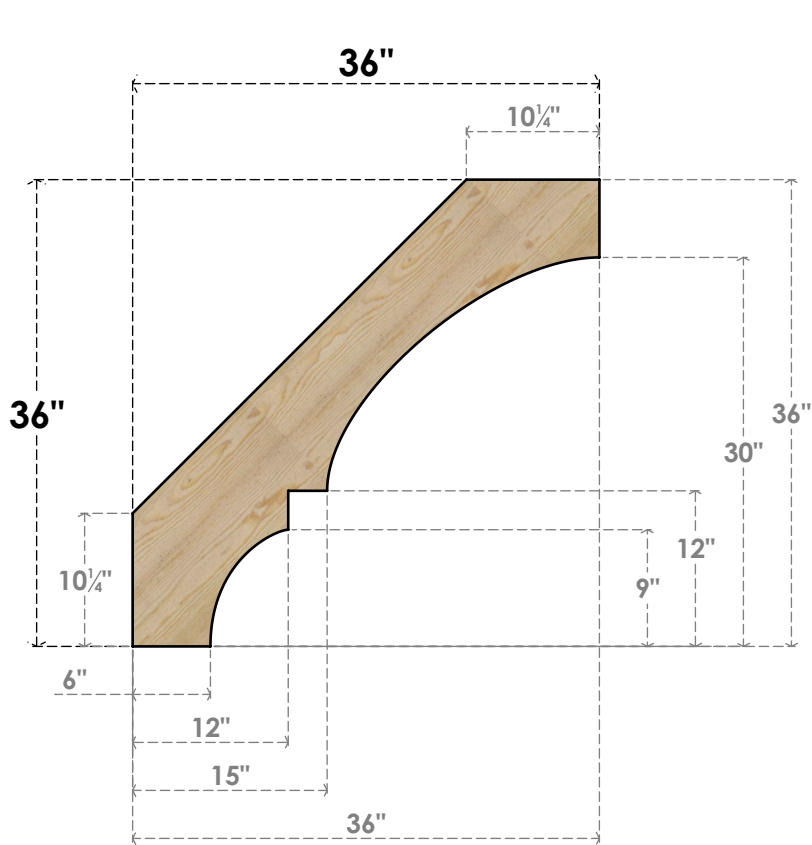

BRC06X36X36BOA00RDF

6"W X 36"D X 36"H BALBOA ROUGH SAWN BRACE, DOUGLAS FIR

SIDE

FRONT

EKENA MILLWORK
2300 WEST MAIN ST.
CLARKSVILLE, TX 75426
TOLL FREE: 866-607-0453
WWW.EKENAMILLWORK.COM

NOTES

1. INSTALLATION TO BE COMPLETED IN ACCORDANCE WITH MANUFACTURER'S SPECIFICATIONS.
2. DRAWING MAY NOT BE TO SCALE
3. THIS DRAWING IS INTENDED FOR DESIGN AND PLANNING PURPOSES ONLY.
4. ALL INFORMATION CONTAINED HEREIN WAS CURRENT AT THE TIME OF DEVELOPMENT BUT MUST BE REVIEWED AND APPROVED BY THE PRODUCT MANUFACTURER TO BE CONSIDERED ACCURATE.
5. PRODUCTS ARE NOT KILN DRIED. THIS ITEM IS UNIQUE AND WILL CONTAIN THE NATURAL VARIATIONS THAT THE WOOD SPECIES OFFERS. THIS MAY RESULT IN VARIATIONS UP TO 1/4"